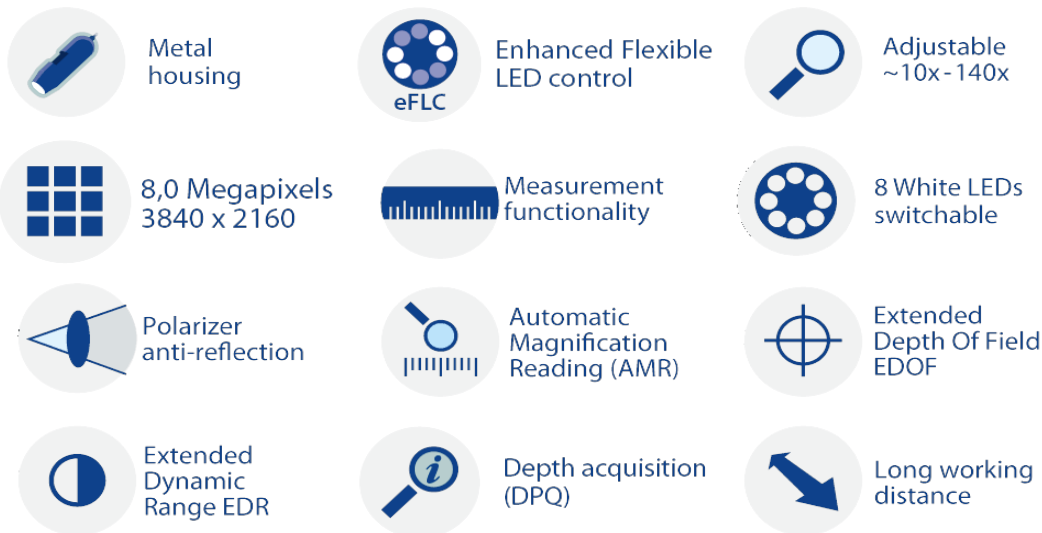

## Short Description

High Optical Resolution  
8.0 Megapixel  
Enhanced Flexible LED Control (eFLC)  
Automatic Magnification Reading (AMR)  
Long Working Distance  
Automatic Magnification Reading (AMR)

## Descripción

Capture stunning images with the AM8517MZTL 8-megapixel long working distance digital microscope. Engineered with a comprehensive set of features, including AMR, this model is designed to excel in both imaging and measurement-oriented tasks.

## The main features of the AM8517MZTL are:

- 8 Megapixels
- High Optical Resolution
- Automatic Magnification Reading (AMR)
- Extended Depth of Field (EDOF)

- Extended Dynamic Range (EDR)
- Depth Acquisition (DPQ)
- Enhanced Flexible LED Control (eFLC)
- Long Working Distance (LWD) Optics
- Adjustable Polarizer
- Robust Metal Housing
- 10x ~ 140x magnification
- And more...